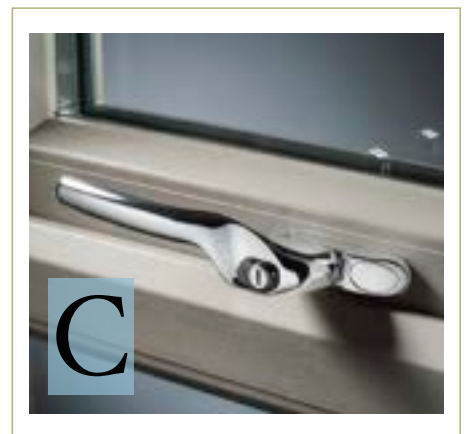

SCULPTURED & CHAMFERED SASH WINDOW

Sculptured and Chamfered Sash windows feature outward opening sashes which stand proud of the face of the window frame and are the more typical style used in homes you see today. For that period property look, both Sculptured and Chamfered Sash windows can also feature a dummy sash, this simple but effective upgrade to achieve “equal sightlines” can really enhance the beauty of your home. See Page 42.