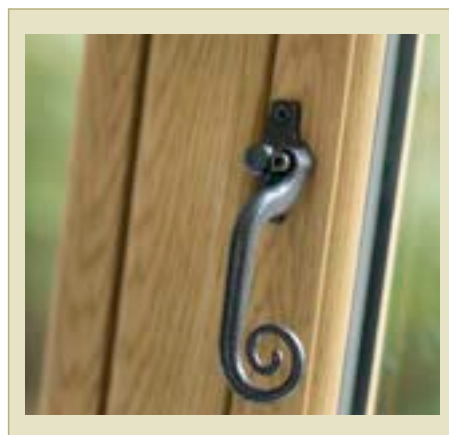

FLUSH SASH WINDOW

Designed to replicate the appearance of timber, Flush Sash windows are distinguished by sashes that close into the frame and finish flush with the face of the window. Flush Sash windows typically have frames that appear the same width, known as “equal sightlines” this look is achieved using dummy sashes, something that undoubtedly improves the overall appearance of your property.