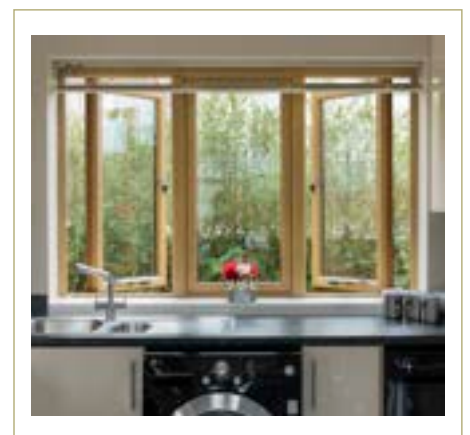

HERITAGE WINDOW COLLECTION

FLUSH SASH WINDOW

Designed to replicate the appearance of timber, Flush Sash windows are distinguished by sashes that close into the frame and finish flush with the face of the window. Flush Sash windows typically have frames that appear the same width, known as “equal sightlines” this look is achieved using dummy sashes, something that undoubtedly improves the overall appearance of your property.