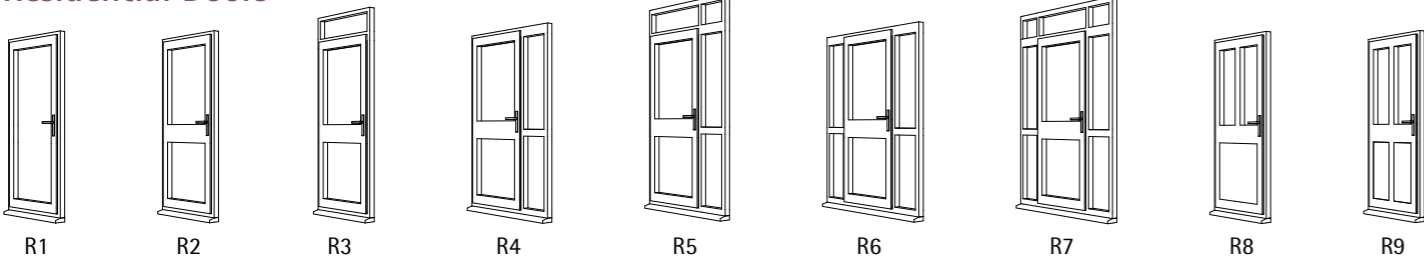

Residential Doors