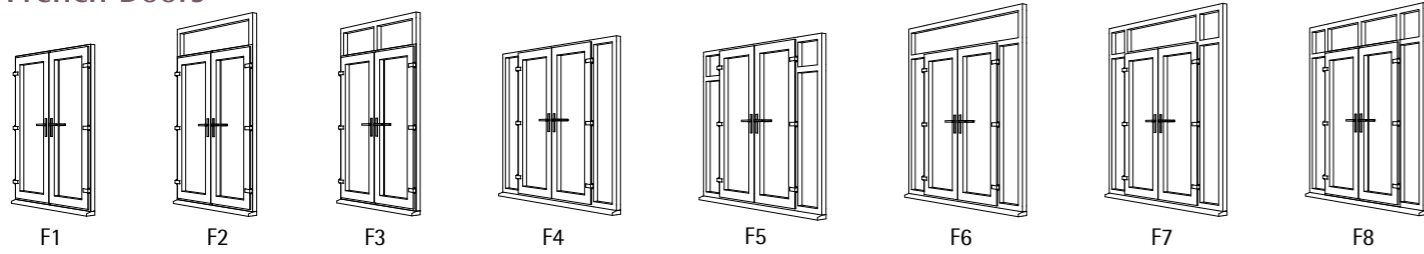

Choose the window and door style to suit you and your home

French Doors