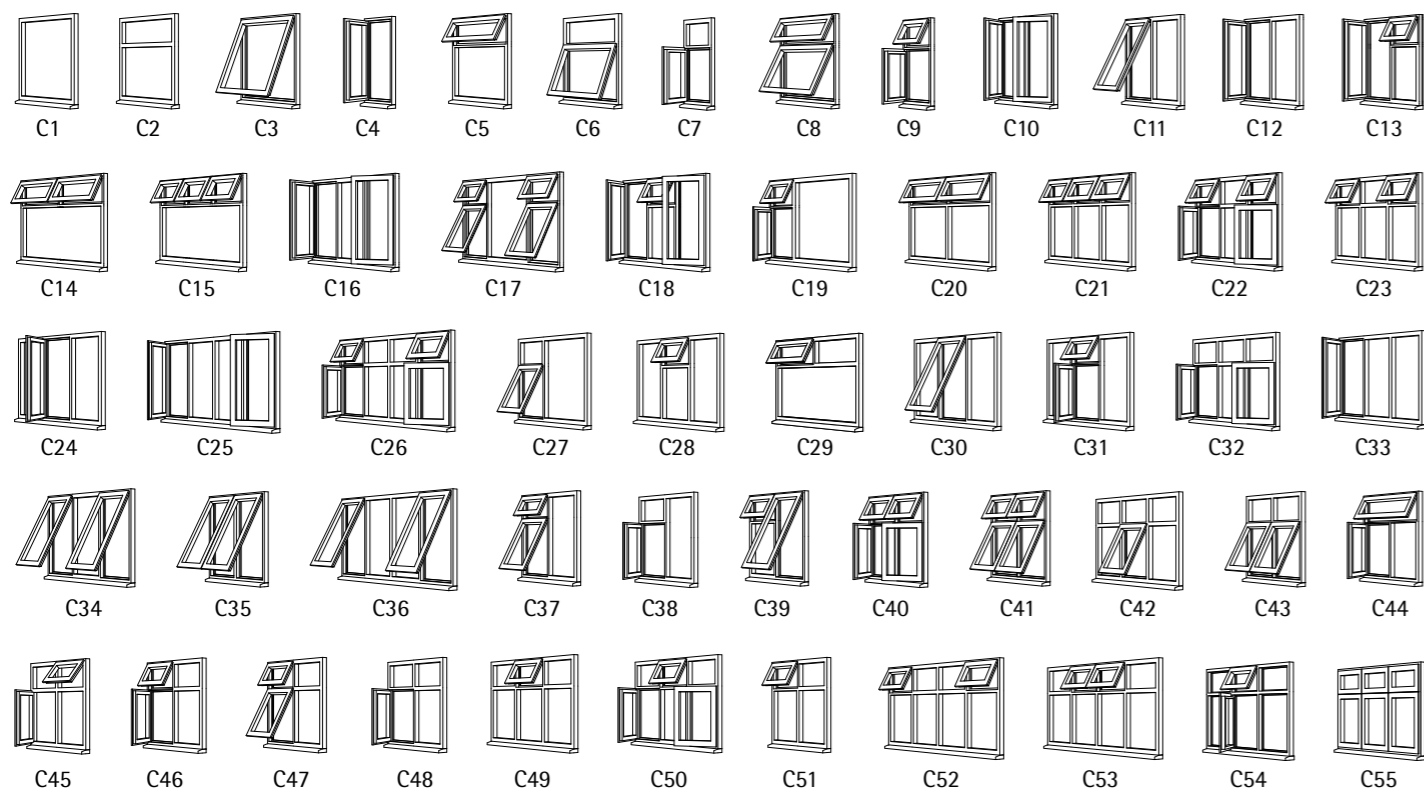

Good window design extends to the symmetry of window sightlines. Equal sightlines add balance and harmony, giving a cleaner view from the outside in, and from the inside looking out. It means our windows look less cluttered and more symmetrical.

Traditional 2500 - smooth and stylish

Choose the window and door style to suit you and your home

French Doors

Residential Doors

Patio Doors

Tilt and Turn Windows

Casement Windows

Choosing the right glass for your home